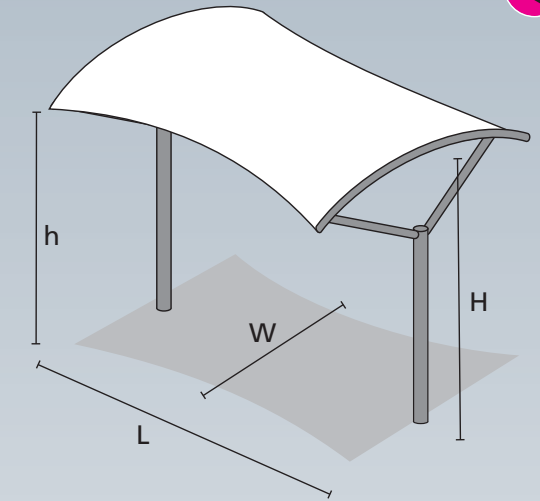

Organic form

Soft organic curves provide attractive and functional shelter

Lighting Systems

Lighting can be easily integrated, and cables hidden within the steel structure

Dimensions (m)				
	L	W	h	H
7 x 5	7	5	3	4

Modular System

Bays can be easily joined together by sharing existing framework - provides a sleek and dynamic result

fabric architecture limited
Unit B4 Nexus, Gloucester Business Park, Hurricane Rd, Brockworth, Glos. GL3 4AG
T +44 (0)1452 612800 F +44 (0)1452 621200 E info@fabricarchitecture.com

Standard range of colours available in architectural PVC fabric

Tel: 01452 612 800