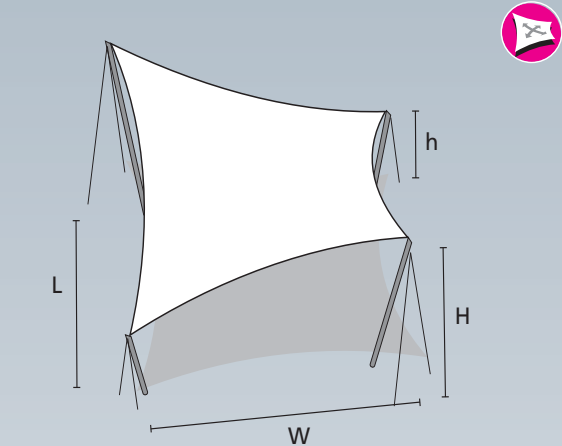

Dimensions (m)				
	W	L	h	H
4 x 4	4	4	1.5	2.9
5 x 5	5	5	2.2	4
6 x 6	6	6	2.2	4.3
7 x 7	7	7	2.2	4.7