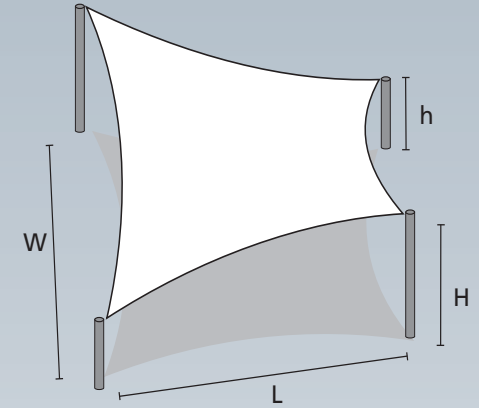

Dimensions (m)

	W	L	h	H
5 x 5	5	5	2.2	3.4

Standard range of colours available in architectural PVC fabric

Tel: 01452 612 800