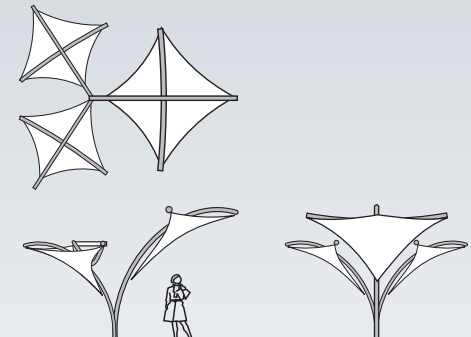

Standard range of colours available in architectural PVC fabric

fabric architecture limited

Unit B4 Nexus, Gloucester Business Park, Hurricane Rd, Brockworth, Glos. GL3 4AG

T +44 (0)1452 612800 F +44 (01452) 621200 E info@fabricarchitecture.com

Tel: 01452 612 800