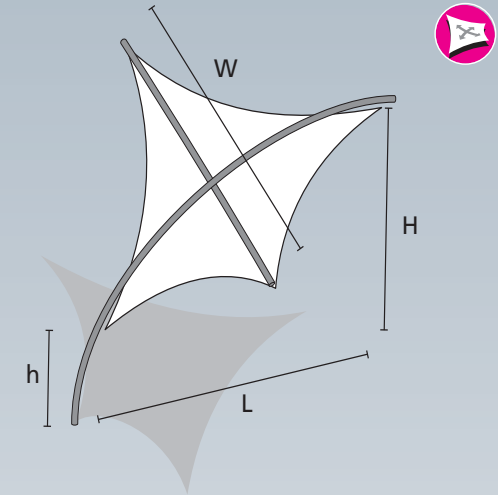

Dimensions (m)

	W	L	h	H
3m	3.2	3	2.2	3.5
4m	4.2	3.8	2.2	4.6
5m	5.3	4.8	2.4	5.5